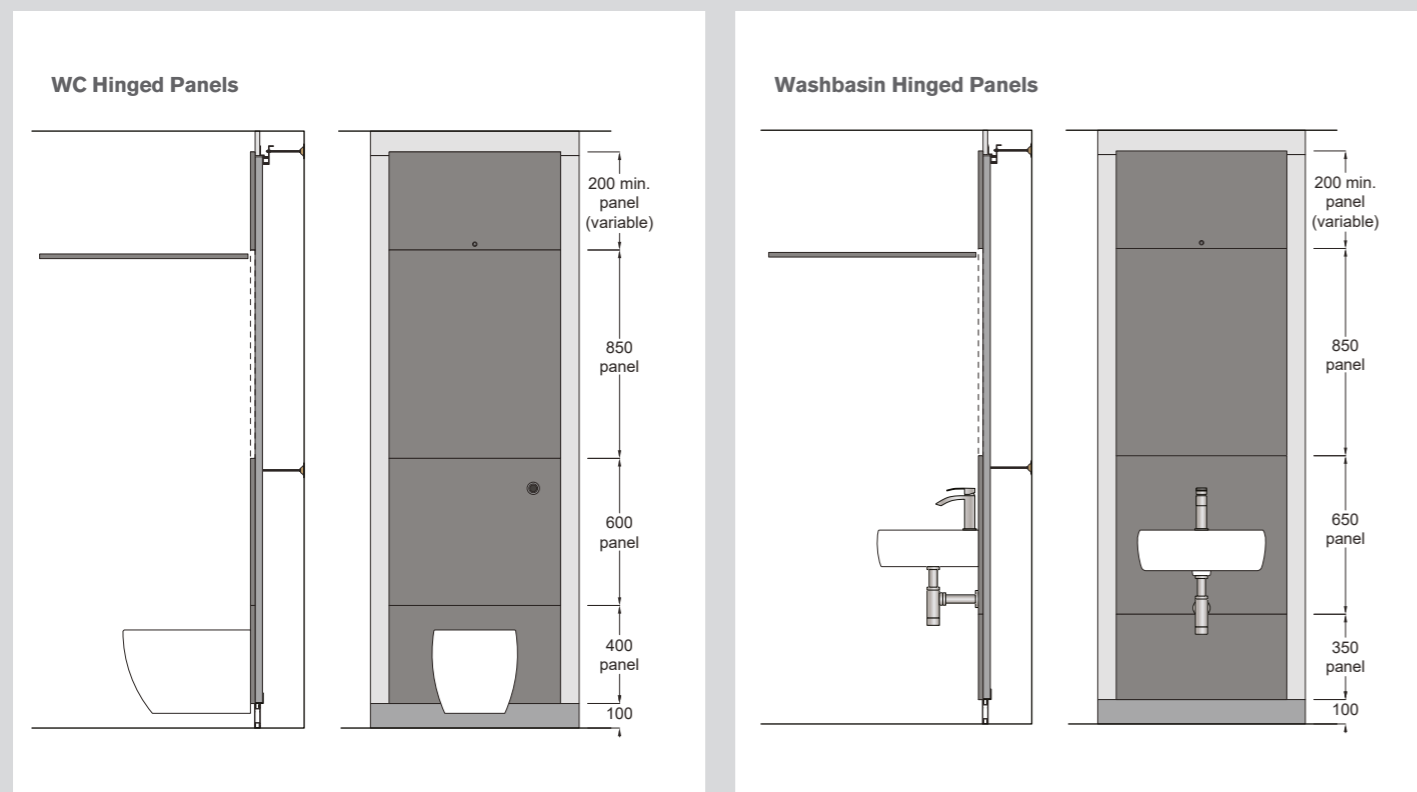

Technical Specifying Vepps