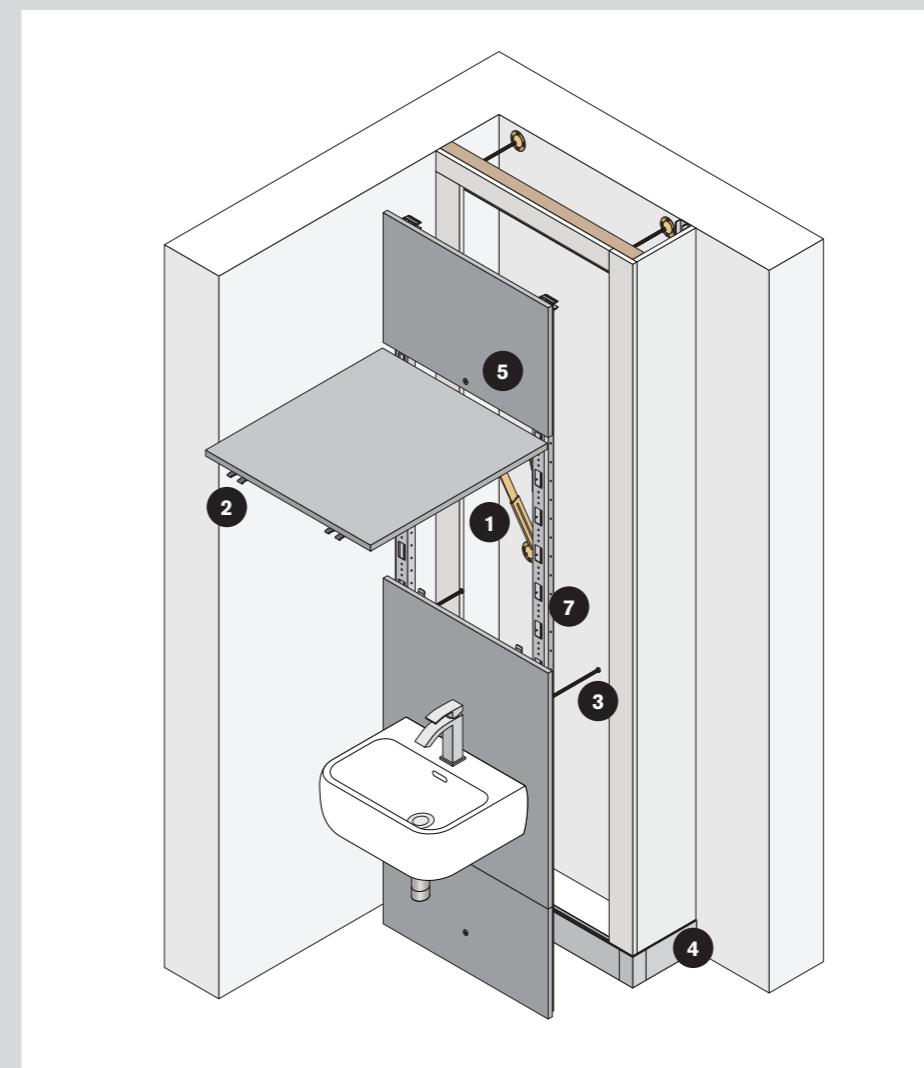

Secrets of Vepps