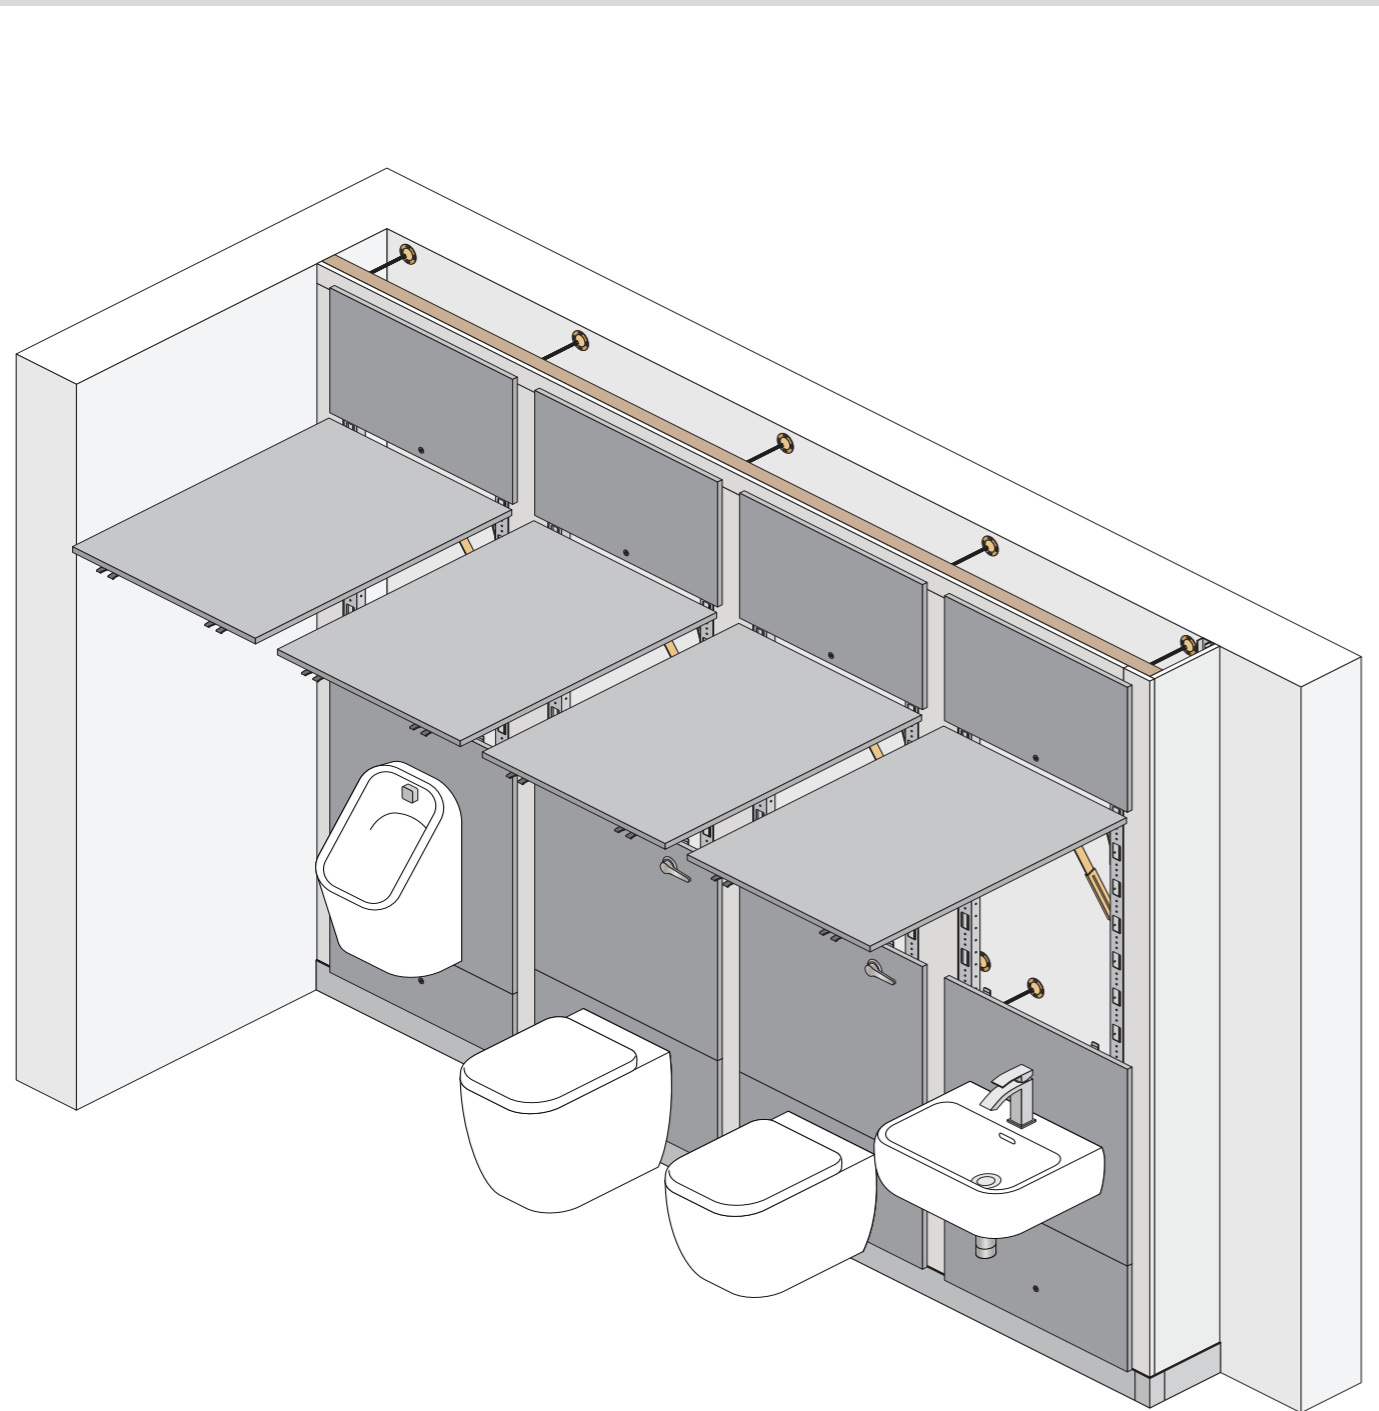

Technical Specifying Vepps

Dimensions

Maximum ceiling height

MFC	3000mm
HPL	3000mm
SGL	3000mm

Maximum heights subject to change with woodgrain colours.

Bespoke heights available.

Skirting/baserail height

100mm

Top flashgap

50mm minimum

Hinged panels

Hinged and lockable panels available up to 850mm width.

Sanitaryware

Fitted sanitaryware has been specially engineered to give you the highest quality finish.

WCs	Baths
Basins	Squat pans
Urinals	Cleaners sinks
Showers	Healthcare items
Washtroughs	

Performance

Available in six material options, Vepps is suitable for every type of wet or dry environment, allowing you to specify the most appropriate panel option to meet the site requirements and your budget.

MFC

For dry environments with low risk of vandalism. Panels are manufactured from 19mm nominal thickness high performance moisture-resistant melamine faced chipboard. Edges lipped with ABS.

HPL

For more heavily used washrooms, panels are heat, scratch and impact resistant. Manufactured from moisture-resistant chipboard faced with high pressure laminate, panels are 19mm nominal thickness. Edges lipped with ABS. Post-formed vertical edge option available.

SGL

Solid grade laminate is extremely resistant to impact and all surfaces are impervious to water. Panels are 13mm nominal thickness with polished black radiused edges.

ColourCoat

Panels are 18mm nominal thickness MDF sprayed with a coat of primer and finished with 20% gloss pigmented lacquer.

ColourCoat High Gloss

Panels are 18mm nominal thickness MDF sprayed with a coat of primer and finished with 80% gloss pigmented lacquer.

Veneer

Manufactured from moisture resistant chipboard faced with real wood veneer, panels are 18mm nominal thickness. Edges lipped with matching ABS lipping.

Detailing

Panels

Available in MFC, HPL, SGL, ColourCoat, ColourCoat High Gloss and Veneer.

Flashgaps

MFC, SGL, ColourCoat, ColourCoat High Gloss and Veneer.

Colour finish

MFC, HPL and SGL
34 colours.

ColourCoat & ColourCoat High Gloss
10 ColourCoat and ColourCoat High Gloss colours available when specifying Vepps with selected V1 and V2 cubicle ranges. Unlimited ColourCoat and ColourCoat High Gloss options (any classic RAL) when specifying Vepps with selected V3 cubicle ranges.

Veneer

Wide range of Alpi veneer options (varying price points).

Edge treatment

MFC and HPL

Matching ABS lipping.

Post-formed vertical edge option available with HPL.

SGL

Polished black radiused edge.

ColourCoat & ColourCoat High Gloss

Edges are sprayed with a coat of primer and finished with 20% or 80% gloss pigmented lacquer, respectively.

Veneer

ABS lipping to match.

Flashgaps

Flashgaps have unfinished edges except return end flashgaps which will be ABS lipped (or polished if solid grade laminate).

Docking frame

Headrail and baserail manufactured from extruded aluminium section.

Subframes