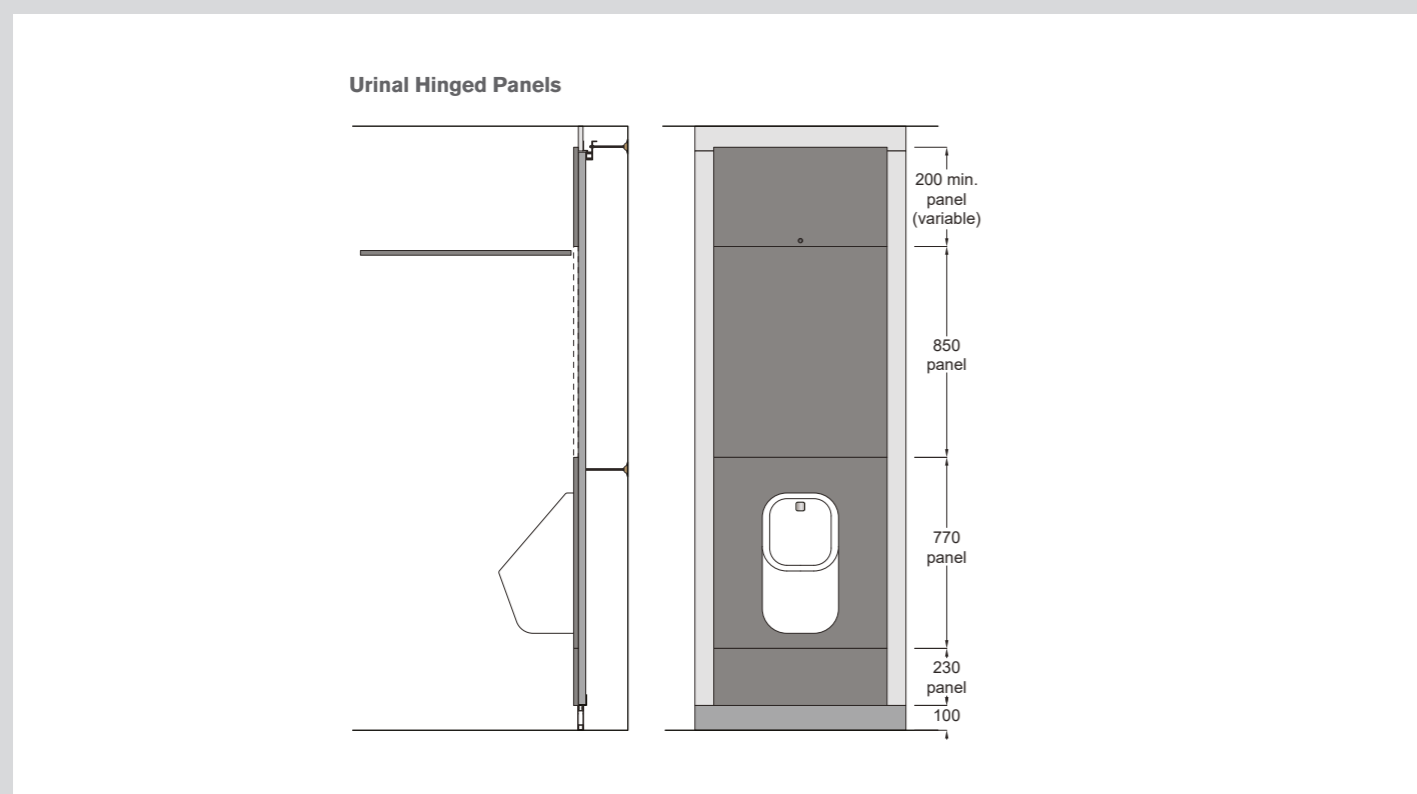

Technical Specifying Vepps