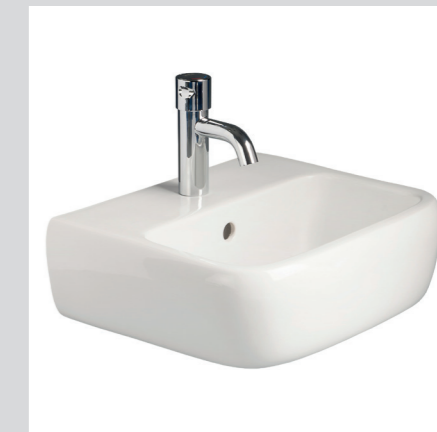

Marden 420mm wall mounted basin
MDWB101 Centre tap hole