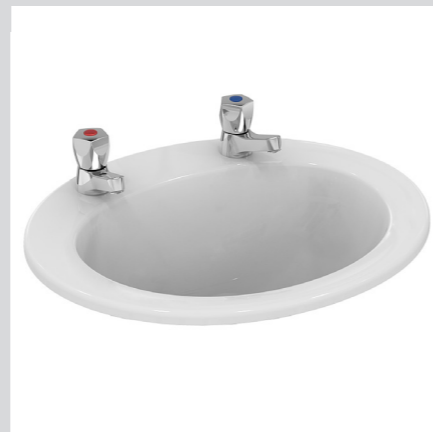

Contour urinal bowl
S611001 665mm height

Sanura urinal bowl*
S610001 500mm height

Urinal division with hanger and screw
S612001 675mm height

Contour 21+ wall hung rimless WC
S0443HY
Requires Vepps WC Carrier

Concept wall hung WC
E047301
Requires Vepps WC Carrier

Contour 21+ rimless back to wall WC
S0437HY 700mm projection
S0438HY 750mm projection

Jasper Morrison 500mm vessel basin*
E621001 No tap hole

Concept 430mm vessel basin*
E803901 1 tap hole

Cherwell 21 380mm under-countertop basin*
S268701 No tap hole

*Could incur extended lead times, please contact our friendly sales team for further information

Vepps Sanitaryware

Durasein Solid Surface integrated basin*
RLA104A No tap hole

Sandringham 21 500mm countertop basin
E895201 1 tap hole

Sandringham 21 500mm countertop basin*
E895401 2 tap holes

Sandringham 21 500mm semi-recessed basin*
E895801 1 tap hole

Sandringham 21 500mm semi-recessed basin
E895901 2 tap holes