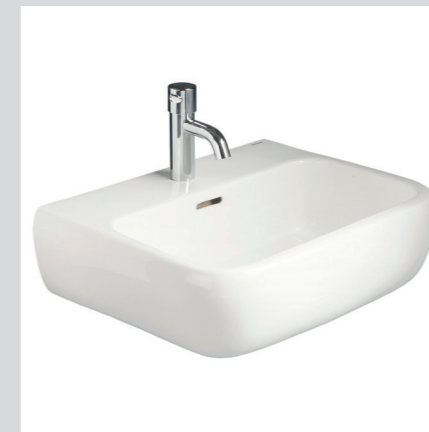

Marden 525mm wall mounted basin
MDWB103 Centre tap hole